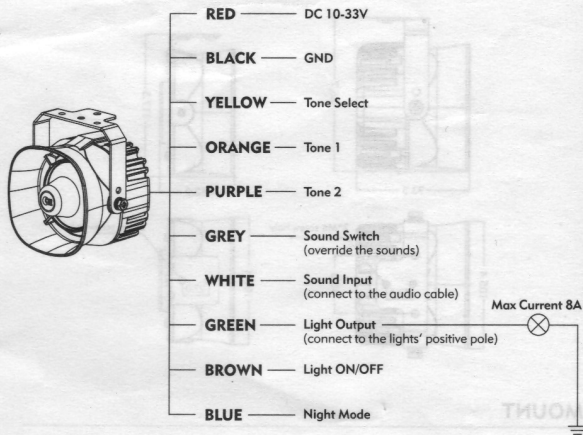

## TECHNICAL SPECIFICATIONS

Item	091401
Voltage	DC 10-33V
Max Power	30W
Frequency	200-1600HZ
Sound Distortion	≤5%
Sound Intensity	≥110dB
Siren Tones	30
Certification	ECER10

## FEATURES

- 10-33V multi-voltage input, multiple speakers work synchronously to improve the sound intensity and a function to decrease the volume at night, meet requirements for sound output;
- An output integration of amplifier, speaker and lighting control, compact design for simple installation and space saving;
- 30 programmable siren tones for versatile needs in different regions and industries.
- Supports external microphones (optional)
- Supports up to 8amp warning light, the external warning light operates synchronously with the siren.
- A separate input control line allows individual on/off control over the warning light.

## WIRING

Note: There are no pre-set tones

WARNING!

Do not connect GRN/WHI wire to the positive terminal of the battery.

## SIREN TONES

1	Wail
2	Yelp
3	Piercer
4	Airhorn
5	Hi/Low
6	China police
7	China ambulance
8	Francia Police
9	Francia Gendarmerie
10	Francia Sapeur-pompiers
11	Francia ambulance
12	Francia private ambulance
13	Italia ambulance
14	Italia Police
15	Fire Brigade (Italy and Czech Republic)
16	Yelp*249
17	POWERCALL
18	UNITROL-ULTRAHILO
19	UNITROL-HERTRO
20	Hi/Low 466p
21	Horn
22	Wail (SUBTONE)
23	Yelp (SUBTONE)
24	Piercer (SUBTONE)
25	Airhorn (SUBTONE)
26	Hi/Low (SUBTONE)
27	POWERCALL (SUBTONE)
28	UNITROL ULTRAHILO (SUBTONE)
29	UNITROL HERTRO (SUBTONE)
30	Manual