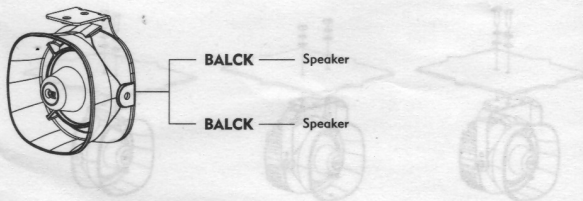

TECHNICAL SPECIFICATIONS

Item	091401
Voltage	DC 10-33V
Max Power	30W
Frequency	200-1600HZ
Sound Distortion	≤5%
Sound Intensity	≥110dB
Siren Tones	30
Certification	ECER10

FEATURES

- 10-33V multi-voltage input, multiple speakers work synchronously to improve the sound intensity and a function to decrease the volume at night, meet requirements for sound output;
- An output integration of amplifier, speaker and lighting control, compact design for simple installation and space saving;
- 30 programmable siren tones for versatile needs in different regions and industries.
- Supports external microphones (optional)
- Supports up to 8amp warning light, the external warning light operates synchronously with the siren.
- A separate input control line allows individual on/off control over the warning light.

WIRING

Note: There are no pre-set tones

WARNING!

Do not connect GRN/WHI wire to the positive terminal of the battery.