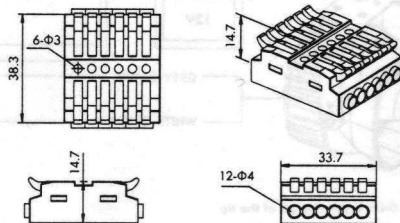

TECHNICAL SPECIFICATIONS

Connector

Shell Material	Flame Retardant Material
Material	Copper
Rated Current	32A
Rated Voltage	600V
Applicable Wire	<ul style="list-style-type: none"> • BV single strand hard wire 0.08-4mm² • BVR multi-strand hard wire 0.08-4mm² • RV multi-core cord 0.08-2.5mm²

RJ12 Connector

Shell Material	flame retardant material
Wire Material	28AWG, copper, environmental friendly
Specification Of Extension Wire	250mm/500mm/1000mm

FEATURES

This product is specially designed for quick and easy connection of the siren and microphone.

DIMENSIONS

Connector

RJ12 Connector

WIRING

- 1 Strip 10mm insulation off of the tip
- 2 Flip the clip and insert the wire into the corresponding inlet
- 3 Press the clip down till a "click" is felt

MOUNTING