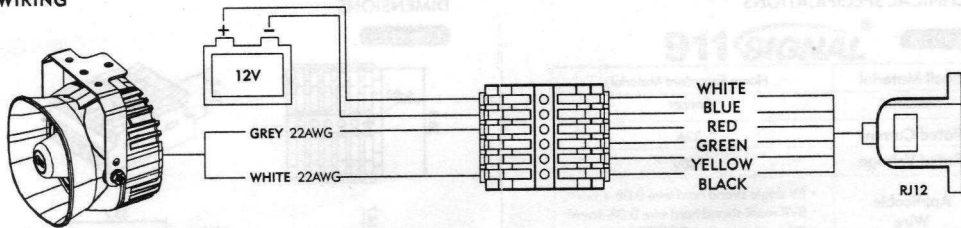

TECHNICAL SPECIFICATIONS

Connector

Shell Material	Flame Retardant Material
Material	Copper
Rated Current	32A
Rated Voltage	600V
Applicable Wire	<ul style="list-style-type: none"> • BV single strand hard wire 0.08-4mm² • BVR multi-strand hard wire 0.08-4mm² • RV multi-core cord 0.08-2.5mm²

RJ12 Connector

Shell Material	flame retardant material
Wire Material	28AWG, copper, environmental friendly
Specification Of Extension Wire	250mm/500mm/1000mm

FEATURES

This product is specially designed for quick and easy connection of the siren and microphone.

DIMENSIONS

Connector

RJ12 Connector

WIRING

- 1 Strip 10mm insulation off of the tip
- 2 Flip the clip and insert the wire into the corresponding inlet
- 3 Press the clip down till a "click" is felt

MOUNTING