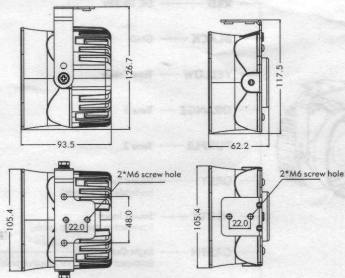

WIRING

Note: There are no pre-set tones

WARNING

Do not connect GRN/WHI wire to the positive terminal of the battery.

DIMENSIONS

MOUNT

Please wear hearing protection equipment, for loud sound may damage hearing ability.

TECHNICAL SPECIFICATIONS

Connector

Shell Material	Flame Retardant Material
Material	Copper
Rated Current	32A
Rated Voltage	600V
Applicable Wire	<ul style="list-style-type: none"> • BV single strand hard wire 0.08-4mm² • BVR multi-strand hard wire 0.08-4mm² • RV multi-core cord 0.08-2.5mm²

DIMENSIONS

Connector

RJ12 Connector

WIRING

- 1 Strip 10mm insulation off of the tip
- 2 Flip the clip and insert the wire into the corresponding inlet
- 3 Press the clip down till a "click" is felt

MOUNTING