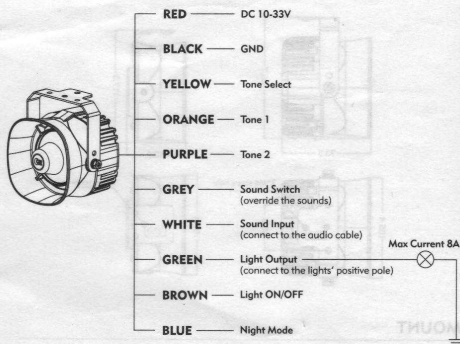

TECHNICAL SPECIFICATIONS

Item	091401
Voltage	DC 10-33V
Max Power	30W
Frequency	200-1600HZ
Sound Distortion	≤5%
Sound Intensity	≥110dB
Siren Tones	30
Certification	ECE R10

FEATURES

- 10-33V multi-voltage input, multiple speakers work synchronously to improve the sound intensity and a function to decrease the volume at night, meet requirements for sound output;
- An output integration of amplifier, speaker and lighting control, compact design for simple installation and space saving;
- 30 programmable siren tones for versatile needs in different regions and industries.
- Supports external microphones (optional)
- Supports up to 8amp warning light, the external warning light operates synchronously with the siren.
- A separate input control line allows individual on/off control over the warning light.

WIRING

Note: There are no pre-set tones

WARNING

Do not connect GRN/WHI wire to the positive terminal of the battery.

DIMENSIONS

MOUNT

Please wear hearing protection equipment, for loud sound may damage hearing ability.

TECHNICAL SPECIFICATIONS

Connector

Shell Material	Flame Retardant Material
Material	Copper
Rated Current	32A
Rated Voltage	600V
Applicable Wire	<ul style="list-style-type: none"> • BV single strand hard wire 0.08-4mm² • BVR multi-strand hard wire 0.08-4mm² • RV multi-core cord 0.08-2.5mm²

RJ12 Connector

Shell Material	flame retardant material
Wire Material	28AWG, copper, environmental friendly
Specification Of Extension Wire	250mm/500mm/1000mm

FEATURES

This product is specially designed for quick and easy connection of the siren and microphone.