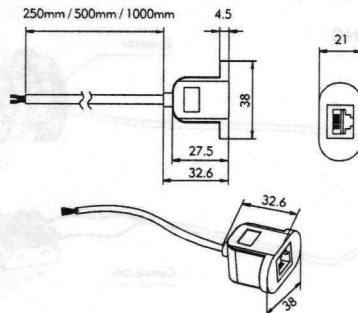

TECHNICAL SPECIFICATIONS

Connector

Shell Material	Flame Retardant Material
Material	Copper
Rated Current	32A
Rated Voltage	600V
Applicable Wire	<ul style="list-style-type: none"> • BV single strand hard wire 0.08-4mm² • BVR multi-strand hard wire 0.08-4mm² • RV multi-core cord 0.08-2.5mm²

RJ12 Connector

Shell Material	flame retardant material
Wire Material	28AWG, copper, environmental friendly
Specification Of Extension Wire	250mm/500mm/1000mm

FEATURES

This product is specially designed for quick and easy connection of the siren and microphone.

DIMENSIONS

Connector

RJ12 Connector

WIRING

- 1 Strip 10mm insulation off of the tip
- 2 Flip the clip and insert the wire into the corresponding inlet
- 3 Press the clip down till a "click" is felt

MOUNTING