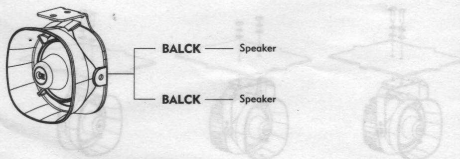

TECHNICAL SPECIFICATIONS

Item	091401
Voltage	DC 10-33V
Max Power	30W
Frequency	200-1600HZ
Sound Distortion	≤5%
Sound Intensity	≥110dB
Siren Tones	30
Certification	ECE R10

FEATURES

- 10-33V multi-voltage input, multiple speakers work synchronously to improve the sound intensity and a function to decrease the volume at night, meet requirements for sound output;
- An output integration of amplifier, speaker and lighting control, compact design for simple installation and space saving;
- 30 programmable siren tones for versatile needs in different regions and industries.
- Supports external microphones (optional)
- Supports up to 8amp warning light, the external warning light operates synchronously with the siren.
- A separate input control line allows individual on/off control over the warning light.

WIRING

Note: There are no pre-set tones

WARNING

Do not connect GRN/WHI wire to the positive terminal of the battery.

DIMENSIONS

MOUNT

Please wear hearing protection equipment, for loud sound may damage hearing ability.

TECHNICAL SPECIFICATIONS

Connector

Shell Material	Flame Retardant Material
Material	Copper
Rated Current	32A
Rated Voltage	600V
Applicable Wire	<ul style="list-style-type: none"> • BV single strand hard wire 0.08-4mm² • BVR multi-strand hard wire 0.08-4mm² • RV multi-core cord 0.08-2.5mm²

RJ12 Connector

Shell Material	flame retardant material
Wire Material	28AWG, copper, environmental friendly
Specification Of Extension Wire	250mm/500mm/1000mm

FEATURES

This product is specially designed for quick and easy connection of the siren and microphone.