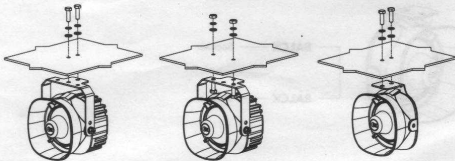

TECHNICAL SPECIFICATIONS

Item	091401
Voltage	DC 10-33V
Max Power	30W
Frequency	200-1600HZ
Sound Distortion	≤5%
Sound Intensity	≥110dB
Siren Tones	30
Certification	ECE R10

FEATURES

- 10-33V multi-voltage input, multiple speakers work synchronously to improve the sound intensity and a function to decrease the volume at night, meet requirements for sound output;
- An output integration of amplifier, speaker and lighting control, compact design for simple installation and space saving;
- 30 programmable siren tones for versatile needs in different regions and industries.
- Supports external microphones (optional)
- Supports up to 8amp warning light, the external warning light operates synchronously with the siren.
- A separate input control line allows individual on/off control over the warning light.

WIRING

Note: There are no pre-set tones

WARNING

Do not connect GRN/WHI wire to the positive terminal of the battery.

DIMENSIONS

MOUNT

Please wear hearing protection equipment, for loud sound may damage hearing ability.

TECHNICAL SPECIFICATIONS

Connector

Shell Material	Flame Retardant Material
Material	Copper
Rated Current	32A
Rated Voltage	600V
Applicable Wire	<ul style="list-style-type: none"> • BV single strand hard wire 0.08-4mm² • BVR multi-strand hard wire 0.08-4mm² • RV multi-core cord 0.08-2.5mm²

RJ12 Connector

Shell Material	flame retardant material
Wire Material	28AWG, copper, environmental friendly
Specification Of Extension Wire	250mm/500mm/1000mm

FEATURES

This product is specially designed for quick and easy connection of the siren and microphone.