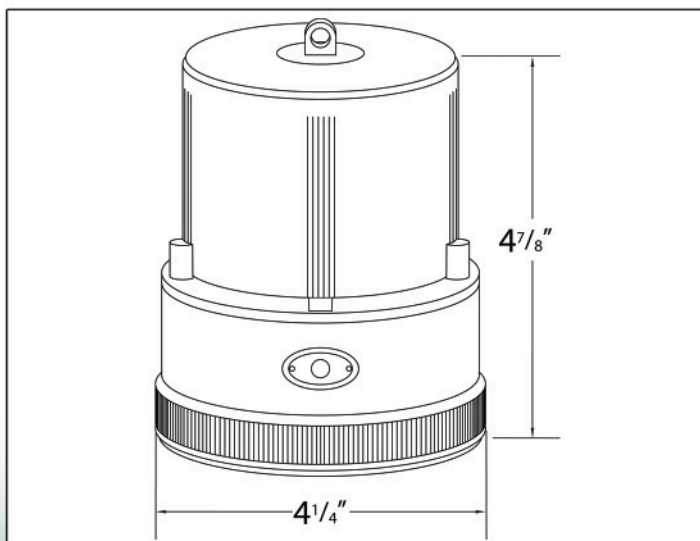

360° Portable **LED** Battery Operated Warning Lights

Product Data Sheet

February 2008

Shown with bracket 96010 (not included)

Product Features and Benefits:

- 360° LED beacon in yellow or red
- 24 ultra bright LED's
- 60 triple flashes per minute
- Includes optional use photocell that automatically turns lamp off during day and on at night
- 300-400 hours of operation on 2 'D' cell batteries (not included)
- Strong magnet base holds lamp in place when placed on a metal surface

77912 - Red
77913 - Yellow

Material: Nylon/Polycarbonate

Finish: Yellow/Red

Bracket: 96010

Part Number	Market	Light Source	Operating Voltage	Interchange
77912	Construction/Utility/Agriculture/Emergency	LED	2 x D Cell	NA
77913	Construction/Utility/Agriculture/Emergency	LED	2 x D Cell	NA